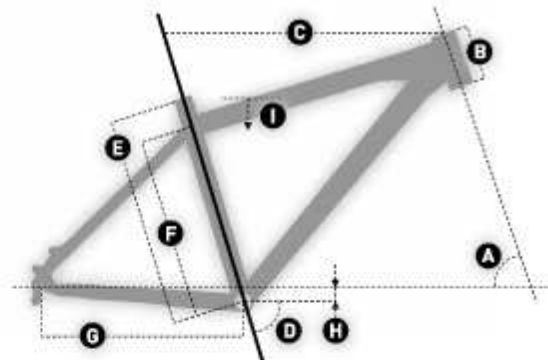

integrated seatpost

standard seatpost

|      | A          | B                | C                             | D          | E                            | F                            | G                | H         | I                |             |                 |
|------|------------|------------------|-------------------------------|------------|------------------------------|------------------------------|------------------|-----------|------------------|-------------|-----------------|
| Size | Head angle | Head tube length | Effective top tube horizontal | Seat angle | BB center to top of seattube | BB center to top tube center | Chainstay length | BB offset | Standover height | Stem length | Crankarm length |
|      | °          | mm inches        | mm inches                     | °          | mm inches                    | mm inches                    | mm inches        | mm inches | mm inches        | mm          | mm              |

#### SCALE CARBON (RC - integrated seatpost)

|    |       |     |     |     |      |       |     |      |     |      |     |      |     |     |     |      |     |     |
|----|-------|-----|-----|-----|------|-------|-----|------|-----|------|-----|------|-----|-----|-----|------|-----|-----|
| S  | 70.5° | 105 | 4.1 | 555 | 21.9 | 73.5° | 680 | 26.8 | 328 | 12.9 | 420 | 16.5 | -30 | -12 | 710 | 28.0 | 90  | 170 |
| M  | 71.0° | 115 | 4.5 | 580 | 22.8 | 73.5° | 730 | 28.7 | 378 | 14.9 | 420 | 16.5 | -30 | -12 | 745 | 29.3 | 100 | 175 |
| L  | 71.0° | 130 | 5.1 | 600 | 23.6 | 73.0° | 780 | 30.7 | 418 | 16.5 | 420 | 16.5 | -30 | -12 | 775 | 30.5 | 110 | 175 |
| XL | 71.5° | 150 | 5.9 | 620 | 24.4 | 73.0° | 830 | 32.7 | 468 | 18.4 | 420 | 16.5 | -30 | -12 | 815 | 32.1 | 120 | 175 |